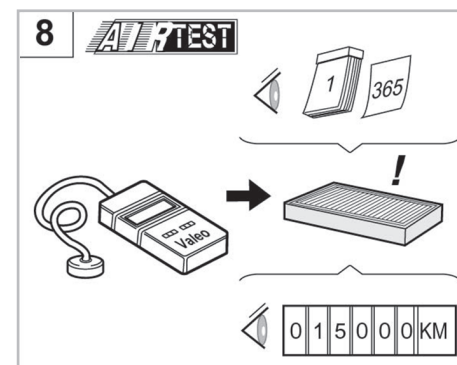

COMFORT

particle filter

FOR
BMW

SERIES 3 (E46) A/C+ (03/98 >)

698489

FH600

PA

WANT TO
KNOW MORE?