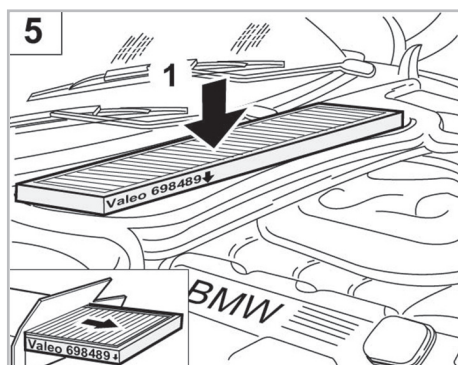

COMFORT

particle filter

FOR
BMW

SERIES 3 (E46) A/C+ (03/98 >)

698489

FH600

PA

WANT TO
KNOW MORE?