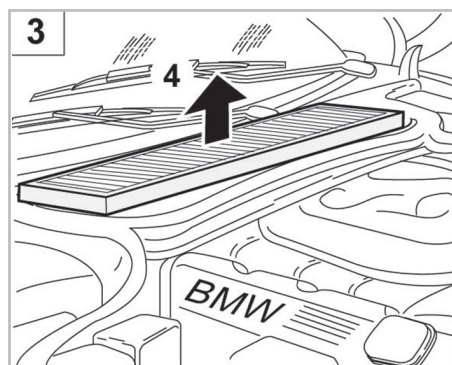

COMFORT

particle filter

FOR
BMW

SERIES 3 (E46) A/C+ (03/98 >)

698489

FH600

PA

WANT TO
KNOW MORE?