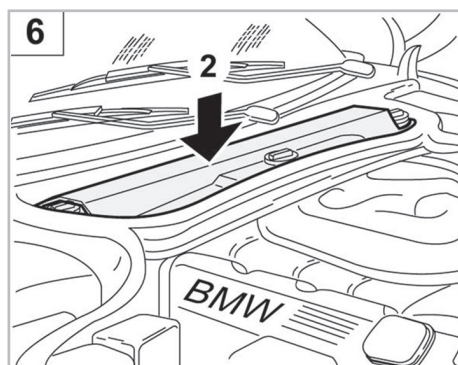

COMFORT

particle filter

FOR
BMW

SERIES 3 (E46) A/C+ (03/98 >)

698489

FH600

PA

WANT TO
KNOW MORE?