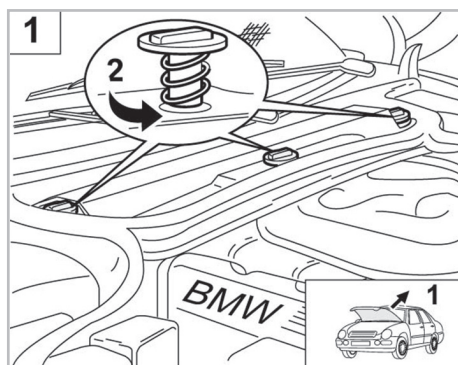

COMFORT

particle filter

FOR
BMW

SERIES 3 (E46) A/C+ (03/98 >)

698489

FH600

PA

WANT TO
KNOW MORE?