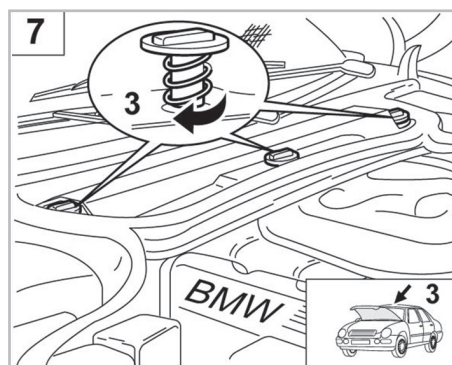

COMFORT

particle filter

FOR
BMW

SERIES 3 (E46) A/C+ (03/98 >)

698489

FH600

PA

WANT TO
KNOW MORE?