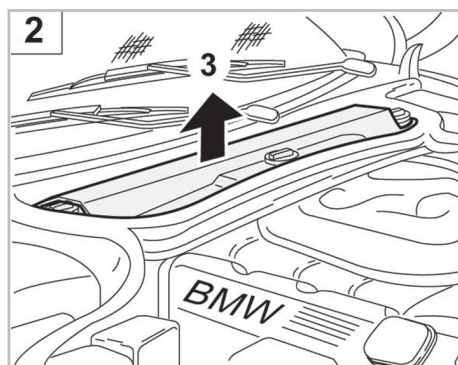

COMFORT

particle filter

FOR
BMW

SERIES 3 (E46) A/C+ (03/98 >)

698489

FH600

PA

WANT TO
KNOW MORE?